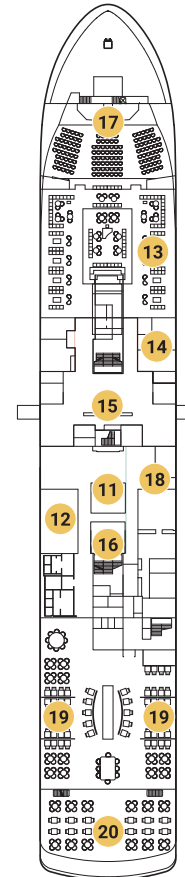

WORLD VOYAGER WORLD TRAVELLER WORLD NAVIGATOR

DECK 8
DECK 7
DECK 6
DECK 5
DECK 4
DECK 3

DECK 8

DECK 7

DECK 6

WORLD VOYAGER
Sleeps 3 with Sofa Bed only in
Staterooms 626, 627, 628 and 629

DECK 5

DECK 4

DECK 3

DECK 8

- 1 RUNNING TRACK
OUTDOOR FITNESS

DECK 7

- 2 THE DOME OBSERVATION LOUNGE
- 3 POOL & HOT TUBS
- 4 7-AFT GRILL
- 5 7-AFT POOL BAR
- 6 ZODIAC STORAGE

DECK 6

- 7 BRIDGE
- 8 SMALL SUNDECK

DECK 5

- 9 WATER'S EDGE OBSERVATION DECK
- 10 ZEPHYR LOUNGE

DECK 4

- 11 PAULA'S PANTRY
- 12 FITNESS STUDIO
- 13 ATLAS LOUNGE
- 14 MEDICAL CENTER
- 15 RECEPTION
- 16 BOUTIQUE
- 17 FERDINAND MAGELLAN AUDITORIUM
WORLD VOYAGER
VASCO DA GAMA AUDITORIUM
WORLD TRAVELLER
DOM HENRIQUE AUDITORIUM
WORLD NAVIGATOR
- 18 L'OCCITANE SEASPA & SAUNA
- 19 MADEIRA RESTAURANT
WORLD VOYAGER
LISBOA RESTAURANT
WORLD TRAVELLER
PORTO RESTAURANT
WORLD NAVIGATOR

SYMBOLS

- SLEEPS 3 WITH SOFA BED
- ELEVATOR/STAIRS
- STAIRS
- ACCESSIBLE STATEROOMS

SPECIFICATIONS

OVERALL LENGTH: 129m/423'
BEAM (WIDTH): 18.9m/62'
GROSS TONNAGE: 10,000
GUEST DECKS: 6

ACCOMMODATIONS: 100
GUESTS: 198
CRUISING SPEED: 16kt/18mph
SHIPS' REGISTRY: Portugal