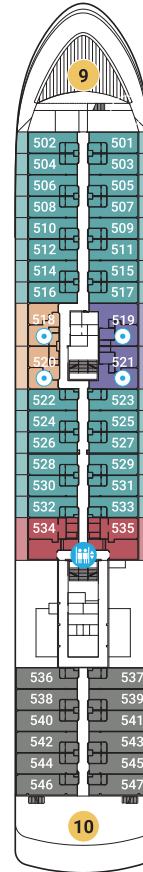

WORLD VOYAGER WORLD TRAVELLER WORLD NAVIGATOR

DECK 8
DECK 7
DECK 6
DECK 5
DECK 4
DECK 3

DECK 8

DECK 7

DECK 6

WORLD VOYAGER
Sleeps 3 with Sofa Bed only in
Staterooms 626, 627, 628 and 629

DECK 5

DECK 4

DECK 3

DECK 8

- 1 RUNNING TRACK
OUTDOOR FITNESS

DECK 7

- 2 THE DOME OBSERVATION LOUNGE
- 3 POOL & HOT TUBS
- 4 7-AFT GRILL
- 5 7-AFT POOL BAR
- 6 ZODIAC STORAGE

DECK 6

- 7 BRIDGE
- 8 SMALL SUNDECK

DECK 5

- 9 WATER'S EDGE OBSERVATION DECK
- 10 ZEPHYR LOUNGE

DECK 4

- 11 PAULA'S PANTRY
- 12 FITNESS STUDIO
- 13 ATLAS LOUNGE
- 14 MEDICAL CENTER
- 15 RECEPTION
- 16 BOUTIQUE
- 17 FERDINAND MAGELLAN AUDITORIUM
WORLD VOYAGER
VASCO DA GAMA AUDITORIUM
WORLD TRAVELLER
DOM HENRIQUE AUDITORIUM
WORLD NAVIGATOR
- 18 L'OCCITANE SEASPA & SAUNA
- 19 MADEIRA RESTAURANT
WORLD VOYAGER
LISBOA RESTAURANT
WORLD TRAVELLER
PORTO RESTAURANT
WORLD NAVIGATOR

SYMBOLS

- SLEEPS 3 WITH SOFA BED
- ELEVATOR/STAIRS
- STAIRS
- ACCESSIBLE STATEROOMS

SPECIFICATIONS

OVERALL LENGTH: 129m/423'
BEAM (WIDTH): 18.9m/62'
GROSS TONNAGE: 10,000
GUEST DECKS: 6

ACCOMMODATIONS: 100
GUESTS: 198
CRUISING SPEED: 16kt/18mph
SHIPS' REGISTRY: Portugal