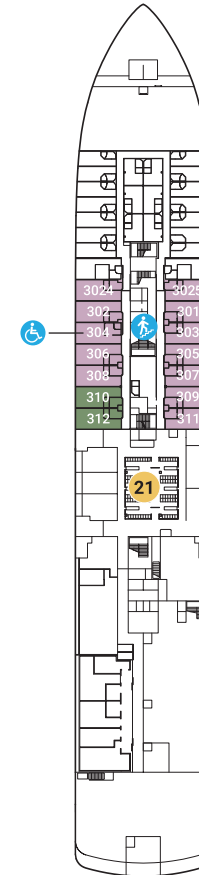

WORLD VOYAGER WORLD TRAVELLER WORLD NAVIGATOR

DECK 8
DECK 7
DECK 6
DECK 5
DECK 4
DECK 3

DECK 8

DECK 7

DECK 6

WORLD VOYAGER
Sleeps 3 with Sofa Bed only in
Staterooms 626, 627, 628 and 629

DECK 5

DECK 4

DECK 3

DECK 8

- 1 RUNNING TRACK
OUTDOOR FITNESS

DECK 7

- 2 THE DOME OBSERVATION LOUNGE
- 3 POOL & HOT TUBS
- 4 7-AFT GRILL
- 5 7-AFT POOL BAR
- 6 ZODIAC STORAGE

DECK 6

- 7 BRIDGE
- 8 SMALL SUNDECK

DECK 5

- 9 WATER'S EDGE OBSERVATION DECK
- 10 ZEPHYR LOUNGE

DECK 4

- 11 PAULA'S PANTRY
- 12 FITNESS STUDIO
- 13 ATLAS LOUNGE
- 14 MEDICAL CENTER
- 15 RECEPTION
- 16 BOUTIQUE
- 17 FERDINAND MAGELLAN AUDITORIUM
WORLD VOYAGER
VASCO DA GAMA AUDITORIUM
WORLD TRAVELLER
DOM HENRIQUE AUDITORIUM
WORLD NAVIGATOR
- 18 L'OCCITANE SEASPA & SAUNA
- 19 MADEIRA RESTAURANT
WORLD VOYAGER
LISBOA RESTAURANT
WORLD TRAVELLER
PORTO RESTAURANT
WORLD NAVIGATOR

SYMBOLS

- SLEEPS 3 WITH SOFA BED
- ELEVATOR/STAIRS
- STAIRS
- ACCESSIBLE STATEROOMS

SPECIFICATIONS

OVERALL LENGTH: 129m/423'
BEAM (WIDTH): 18.9m/62'
GROSS TONNAGE: 10,000
GUEST DECKS: 6

ACCOMMODATIONS: 100
GUESTS: 198
CRUISING SPEED: 16kt/18mph
SHIPS' REGISTRY: Portugal