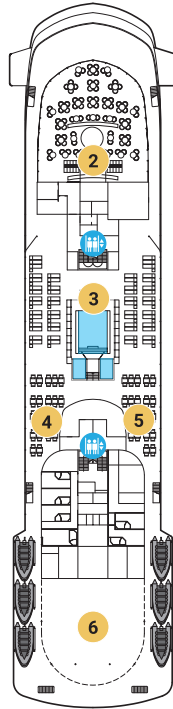

WORLD VOYAGER WORLD TRAVELLER WORLD NAVIGATOR

DECK 8
DECK 7
DECK 6
DECK 5
DECK 4
DECK 3

DECK 8

DECK 7

DECK 6

WORLD VOYAGER
Sleeps 3 with Sofa Bed only in
Staterooms 626, 627, 628 and 629

DECK 5

DECK 4

DECK 3

DECK 8

- 1 RUNNING TRACK
OUTDOOR FITNESS

DECK 7

- 2 THE DOME OBSERVATION LOUNGE
- 3 POOL & HOT TUBS
- 4 7-AFT GRILL
- 5 7-AFT POOL BAR
- 6 ZODIAC STORAGE

DECK 6

- 7 BRIDGE
- 8 SMALL SUNDECK

DECK 5

SYMBOLS

- SLEEPS 3 WITH SOFA BED
- ELEVATOR/STAIRS
- STAIRS
- ACCESSIBLE STATEROOMS

SPECIFICATIONS

OVERALL LENGTH: 129m/423'
BEAM (WIDTH): 18.9m/62'
GROSS TONNAGE: 10,000
GUEST DECKS: 6

ACCOMMODATIONS: 100
GUESTS: 198
CRUISING SPEED: 16kt/18mph
SHIPS' REGISTRY: Portugal

- Measurements for Navigator Suite sofa bed are 59 inches x 74 inches. Measurements for other stateroom sofa beds are 31 inches x 74 inches.
- 7-AFT Grill, 7-AFT Pool Bar and Alma Alfresco are available on Epicurean Expeditions only.
- World Voyager and World Navigator have 2 hot tubs, World Traveller has 1 hot tub.
- Accessible staterooms have limited closet space.