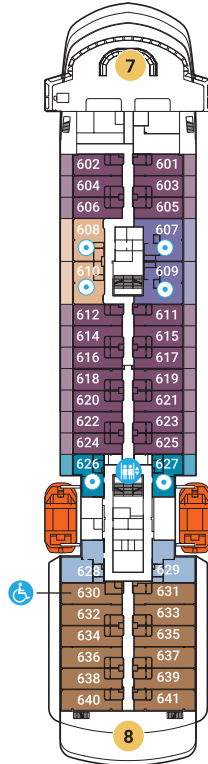

WORLD VOYAGER WORLD TRAVELLER WORLD NAVIGATOR

DECK 8
DECK 7
DECK 6
DECK 5
DECK 4
DECK 3

DECK 8

DECK 7

DECK 6

WORLD VOYAGER
Sleeps 3 with Sofa Bed only in
Staterooms 626, 627, 628 and 629

DECK 5

DECK 4

DECK 3

DECK 8

- 1 RUNNING TRACK
OUTDOOR FITNESS

DECK 7

- 2 THE DOME OBSERVATION LOUNGE
- 3 POOL & HOT TUBS
- 4 7-AFT GRILL
- 5 7-AFT POOL BAR
- 6 ZODIAC STORAGE

DECK 6

- 7 BRIDGE
- 8 SMALL SUNDECK

DECK 5

SYMBOLS

- SLEEPS 3 WITH SOFA BED
- ELEVATOR/STAIRS
- STAIRS
- ACCESSIBLE STATEROOMS

SPECIFICATIONS

OVERALL LENGTH: 129m/423'
BEAM (WIDTH): 18.9m/62'
GROSS TONNAGE: 10,000
GUEST DECKS: 6

ACCOMMODATIONS: 100
GUESTS: 198
CRUISING SPEED: 16kt/18mph
SHIPS' REGISTRY: Portugal

- Measurements for Navigator Suite sofa bed are 59 inches x 74 inches. Measurements for other stateroom sofa beds are 31 inches x 74 inches.
- 7-AFT Grill, 7-AFT Pool Bar and Alma Alfresco are available on Epicurean Expeditions only.
- World Voyager and World Navigator have 2 hot tubs, World Traveller has 1 hot tub.
- Accessible staterooms have limited closet space.